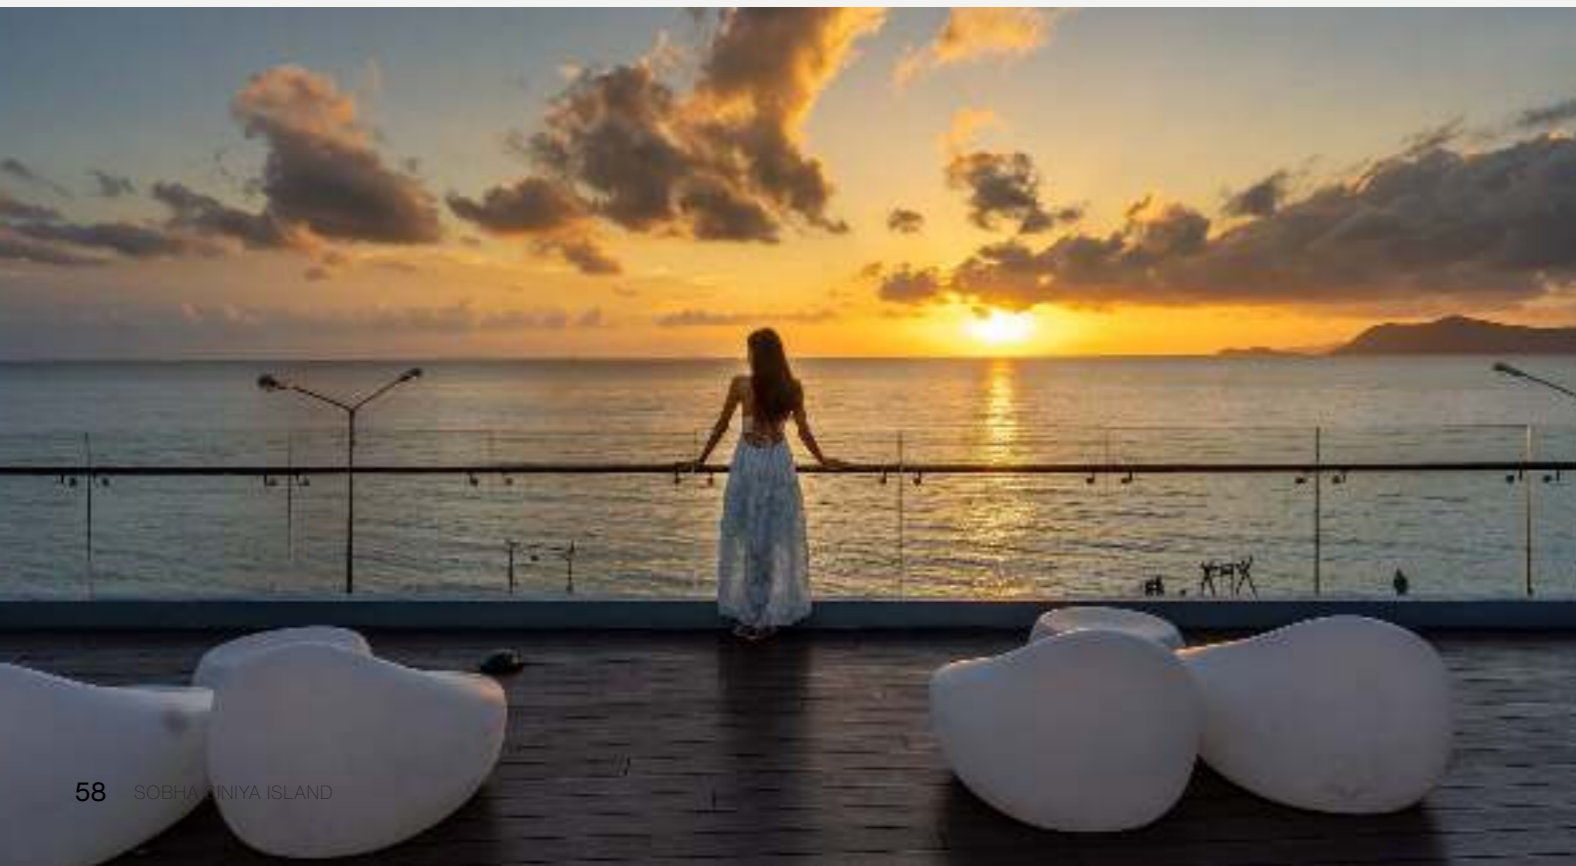

For those who prefer a leisurely pace, the motorized water body weaves through the island, offering picturesque canals for perfect sunsets.

At Marina Residences, the horizon is not just a view but an invitation to explore the world beyond.

Whether you're savouring a cozy breakfast or indulging in a luxurious dinner, each table offers a front-row view of the shimmering water alive with charm.

Brimming Promenade

THE HEARTBEAT OF THE PROMENADE

Each corner of the promenade pulses with life, offering the perfect setting to celebrate your milestones with loved ones or enjoy quiet moments of reflection by the sea.

As laughter and music fill the air, enjoy gourmet dishes and sip on exquisite cocktails as the marina's electric charm creates an unforgettable backdrop for your celebrations.

Wake up to stunning views of the promenade and the sea, unwind aboard your private yacht on the serene sea waterbody and indulge in the peaceful retreat that surrounds you.

Welcome to your gateway to paradise, where every day is an opportunity for new beginnings.