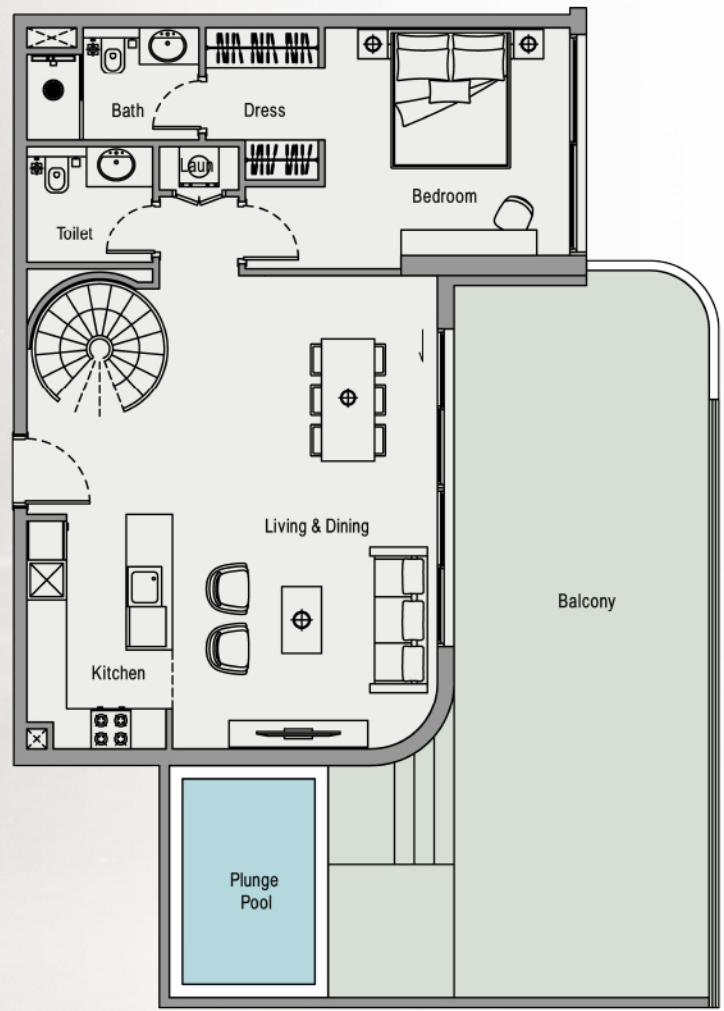

# 2 Bedroom

SUITE AREA 895 SQFT

BALCONY AREA 251 SQFT

TOTAL AREA 1146 SQFT

# 2 Bed with Study

SUITE AREA 972 SQFT

BALCONY AREA 245 SQFT

TOTAL AREA 1217 SQFT

Disclaimer: all pictures, plans, layouts information, data and details included in this brochure are indicative only and may change at any time up to the final 'as built status in accordance with the final designs of the project, regulatory approvals and planning permissions'

# 2 Bed Duplex with Pool

SUITE AREA	1411 SQFT
BALCONY AREA	748 SQFT
TOTAL AREA	2159 SQFT

LOWER FLOOR

UPPER FLOOR

Disclaimer: all pictures, plans, layouts information, data and details included in this brochure are indicative only and may change at any time up to the final 'as built status in accordance with the final designs of the project, regulatory approvals and planning permissions'