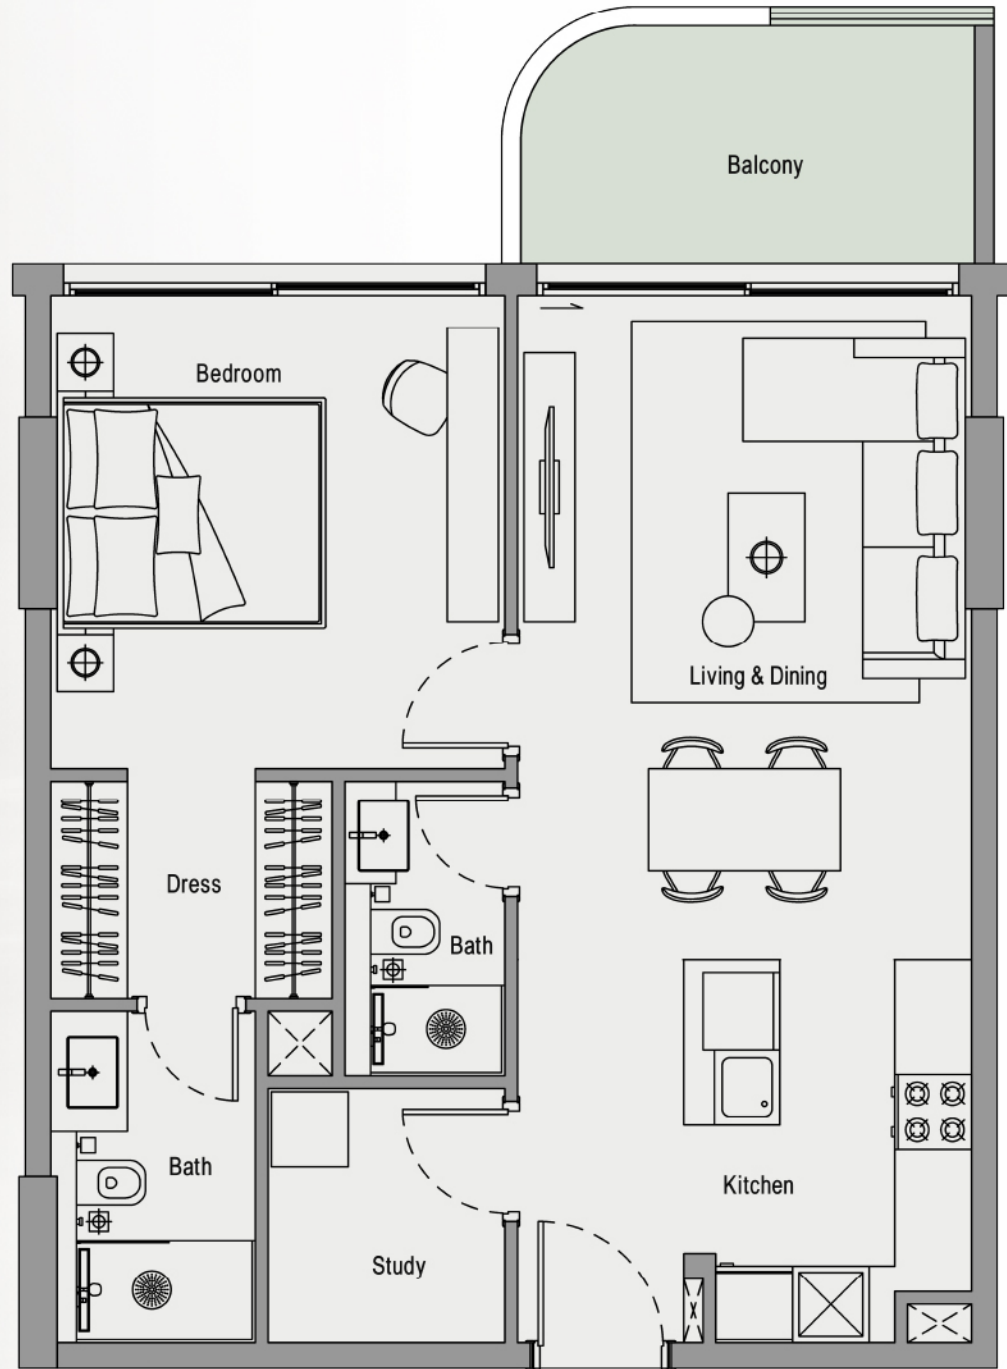

# Studio

SUITE AREA 330 SQFT

BALCONY AREA 84 SQFT

TOTAL AREA 414 SQFT

# 1 Bedroom

SUITE AREA 635 SQFT

BALCONY AREA 169 SQFT

TOTAL AREA 804 SQFT

# 1 Bed with Study

SUITE AREA 659 SQFT

BALCONY AREA 82 SQFT

TOTAL AREA 741 SQFT

# 2 Bedroom

SUITE AREA 895 SQFT

BALCONY AREA 251 SQFT

TOTAL AREA 1146 SQFT