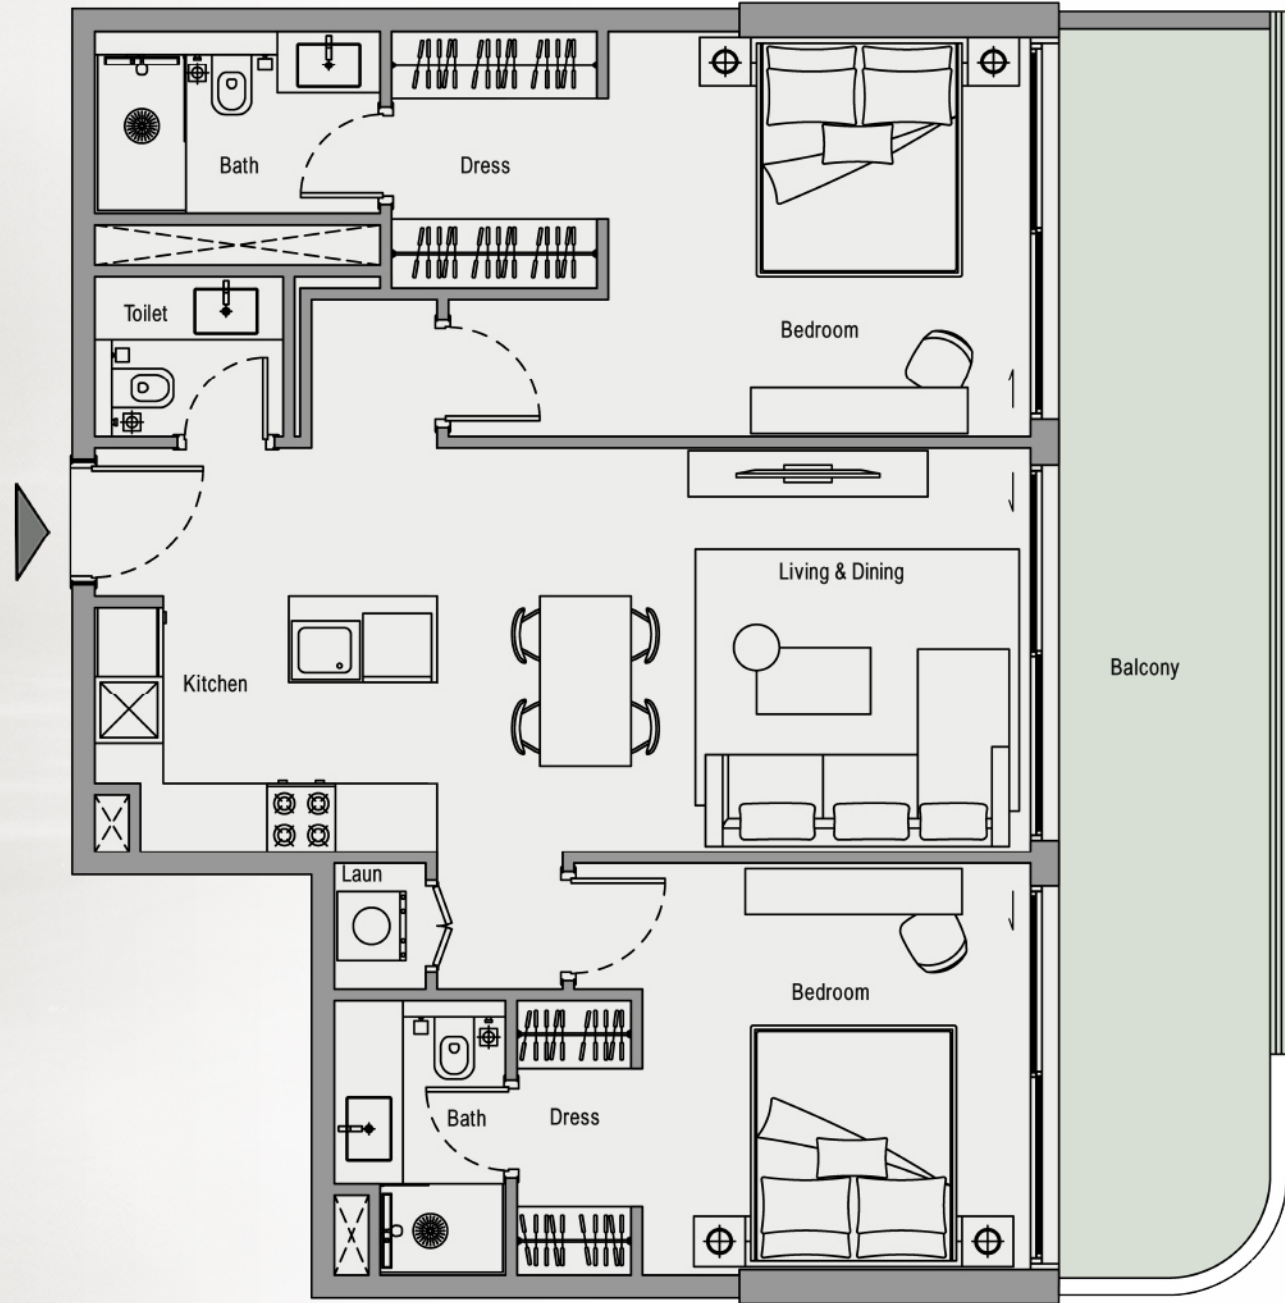

# 1 Bedroom

SUITE AREA 635 SQFT

BALCONY AREA 169 SQFT

TOTAL AREA 804 SQFT

# 1 Bed with Study

SUITE AREA 659 SQFT

BALCONY AREA 82 SQFT

TOTAL AREA 741 SQFT

# 2 Bedroom

SUITE AREA 895 SQFT

BALCONY AREA 251 SQFT

TOTAL AREA 1146 SQFT