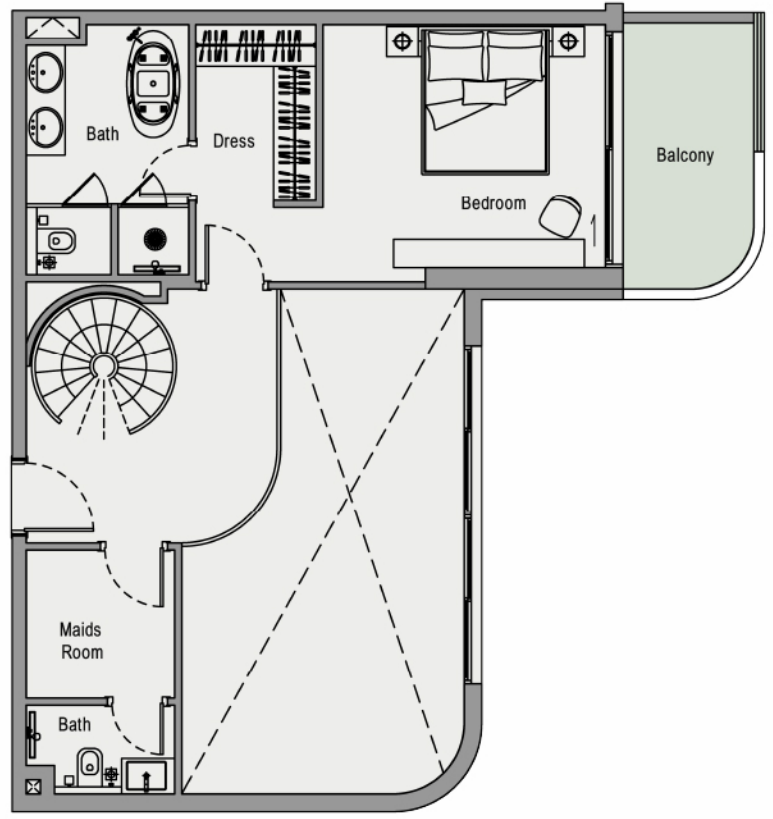

# 2 Bed with Study

SUITE AREA 972 SQFT

BALCONY AREA 245 SQFT

TOTAL AREA 1217 SQFT

Disclaimer: all pictures, plans, layouts information, data and details included in this brochure are indicative only and may change at any time up to the final 'as built status in accordance with the final designs of the project, regulatory approvals and planning permissions'

# 2 Bed Duplex with Pool

SUITE AREA	1411 SQFT
BALCONY AREA	748 SQFT
TOTAL AREA	2159 SQFT

LOWER FLOOR

UPPER FLOOR

Disclaimer: all pictures, plans, layouts information, data and details included in this brochure are indicative only and may change at any time up to the final 'as built status in accordance with the final designs of the project, regulatory approvals and planning permissions'