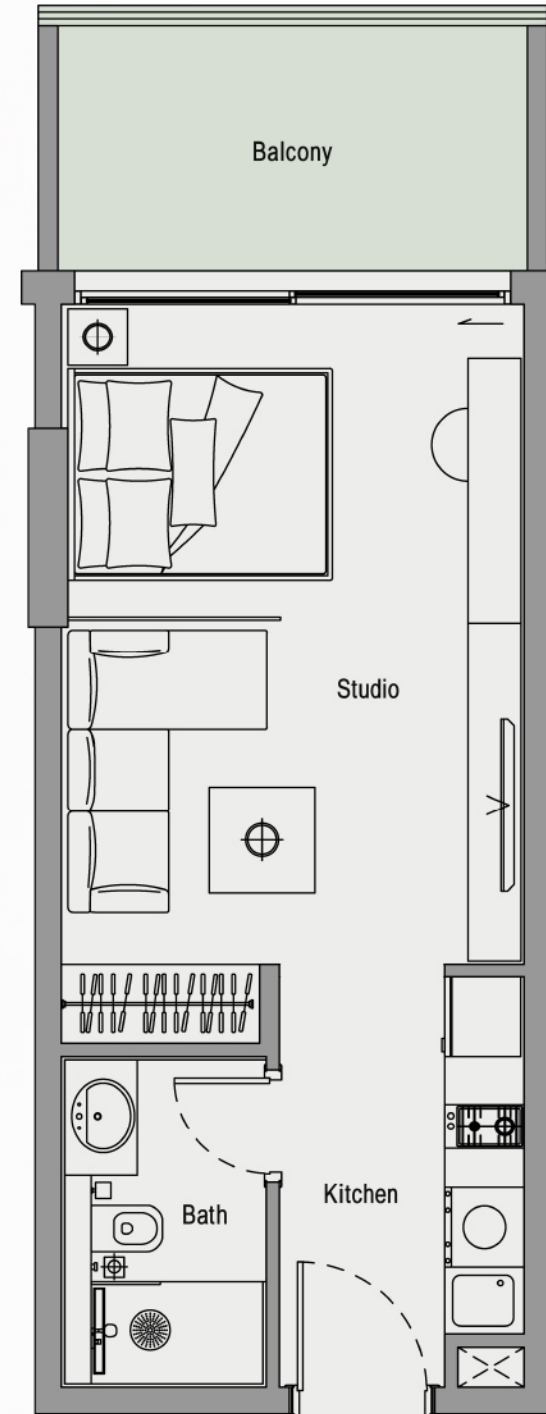

# Studio

SUITE AREA 330 SQFT

BALCONY AREA 84 SQFT

TOTAL AREA 414 SQFT

# 1 Bedroom

SUITE AREA 635 SQFT

BALCONY AREA 169 SQFT

TOTAL AREA 804 SQFT