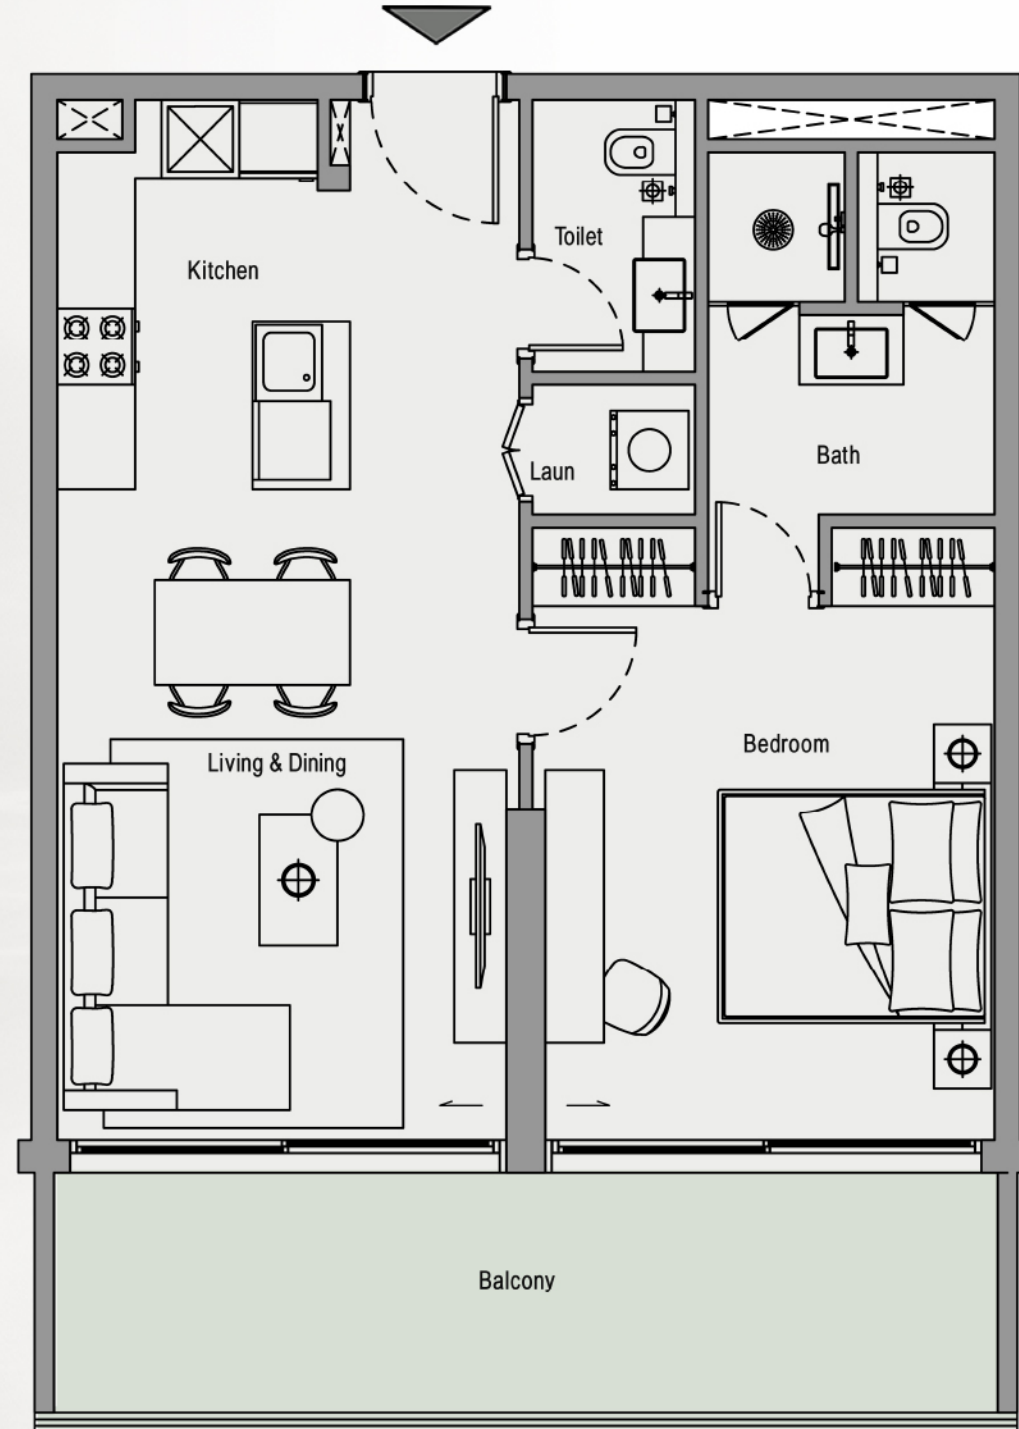

# Studio

SUITE AREA 330 SQFT

BALCONY AREA 84 SQFT

TOTAL AREA 414 SQFT

# 1 Bedroom

SUITE AREA 635 SQFT

BALCONY AREA 169 SQFT

TOTAL AREA 804 SQFT

# 1 Bed with Study

SUITE AREA 659 SQFT

BALCONY AREA 82 SQFT

TOTAL AREA 741 SQFT